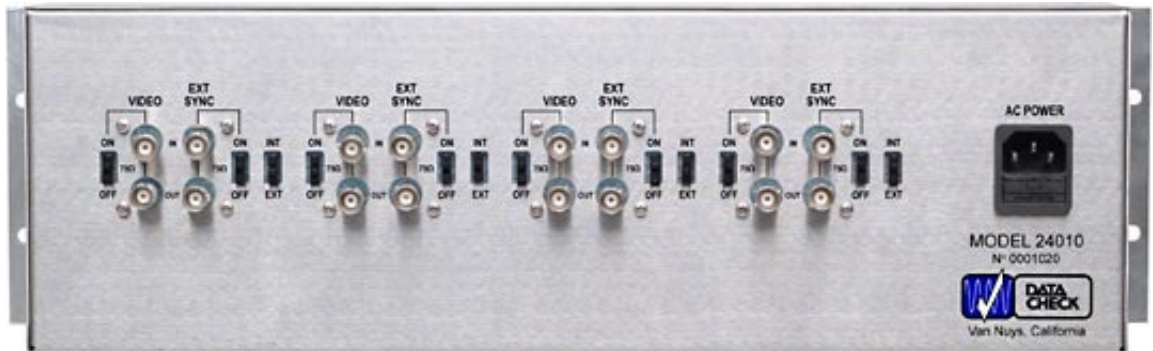

## DATA SHEET - Model 24010 Enhanced LCD Four Pack

Replaces Sony™ PVM-4B1U Monitor Rack

### Top Features & Benefits

- ▶ Plug and play replacement for Sony™ 3RU Rack Monitor
- ▶ Clean fit in existing video racks/monitor walls
- ▶ Enhanced, bright, clear, sharp color display enhances picture quality
- ▶ Well built, sturdy construction, attractive packaging
- ▶ Low power consumption yields high energy savings
- ▶ Field maintainable components prolongs useful LCD life
- ▶ Energy Saving Design Provides Economical Operation

**SPECS - Model 24010 Enhanced LCD Four Pack**

**Model 24010 Four Channel Video Monitoring System Specifications**
**General Description:**

- ▶ Four 4"LCD color displays on a panel tilting +/- 20 degrees

**Power:**

- ▶ 115/230 V AC; 120 V DC; 30 watts

**Enclosure/Dimensions:**

- ▶ 19"W x 5.25"H x 5"D
- ▶ Cubic Inches: 599
- ▶ Weight: 9 lbs.
- ▶ Finish: Black anodized texture

**Boxed Dimensions:**

- ▶ 22"W x 9"H x 10"D
- ▶ Cubic Inches: 1980
- ▶ Weight: 13.5 lbs.